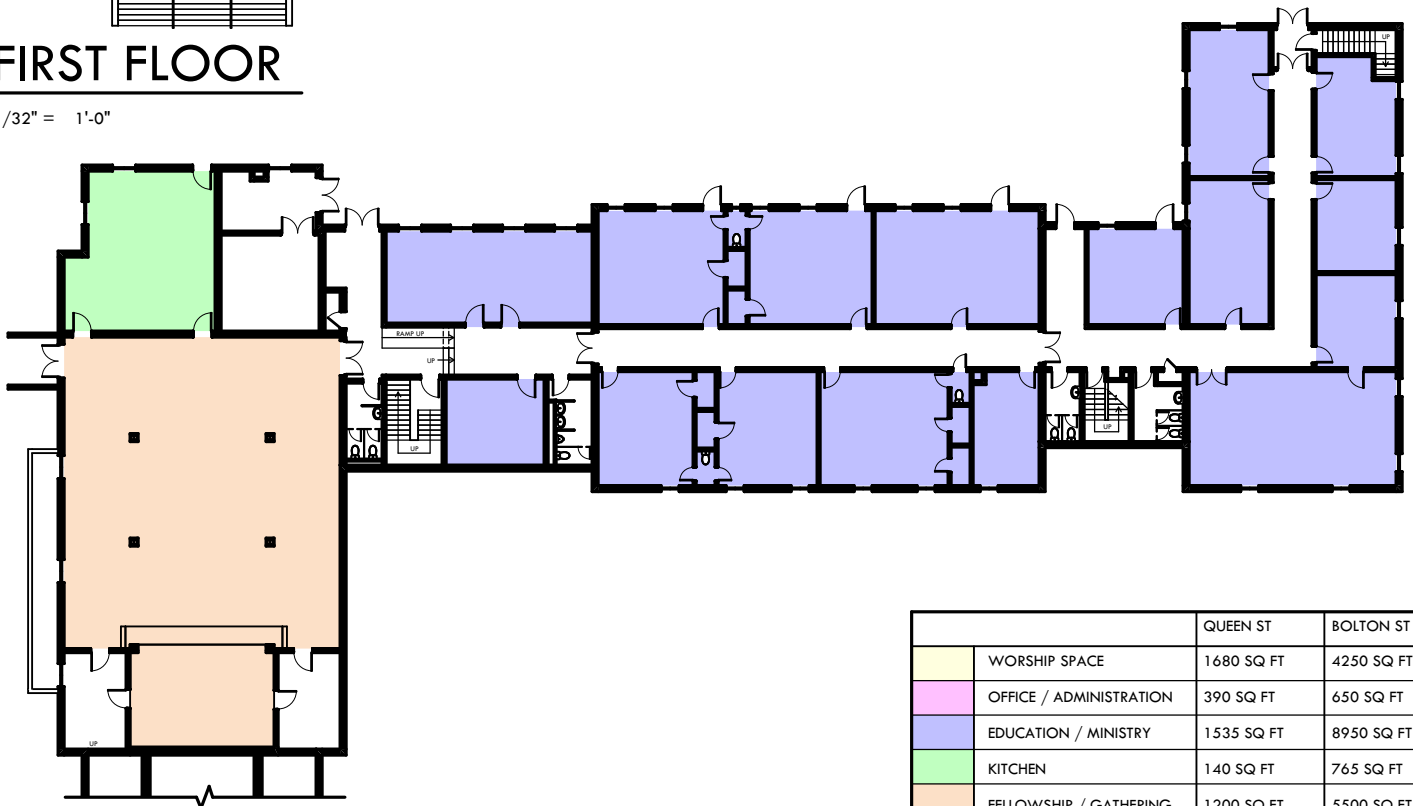

## FIRST FLOOR

1/32" = 1'-0"

## GROUND FLOOR

1/32" = 1'-0"

	QUEEN ST	BOLTON ST
WORSHIP SPACE	1680 SQ FT	4250 SQ FT
OFFICE / ADMINISTRATION	390 SQ FT	650 SQ FT
EDUCATION / MINISTRY	1535 SQ FT	8950 SQ FT
KITCHEN	140 SQ FT	765 SQ FT
FELLOWSHIP / GATHERING	1200 SQ FT	5500 SQ FT
GROSS BUILDING AREA	6965 SQ FT	27800 SQ FT